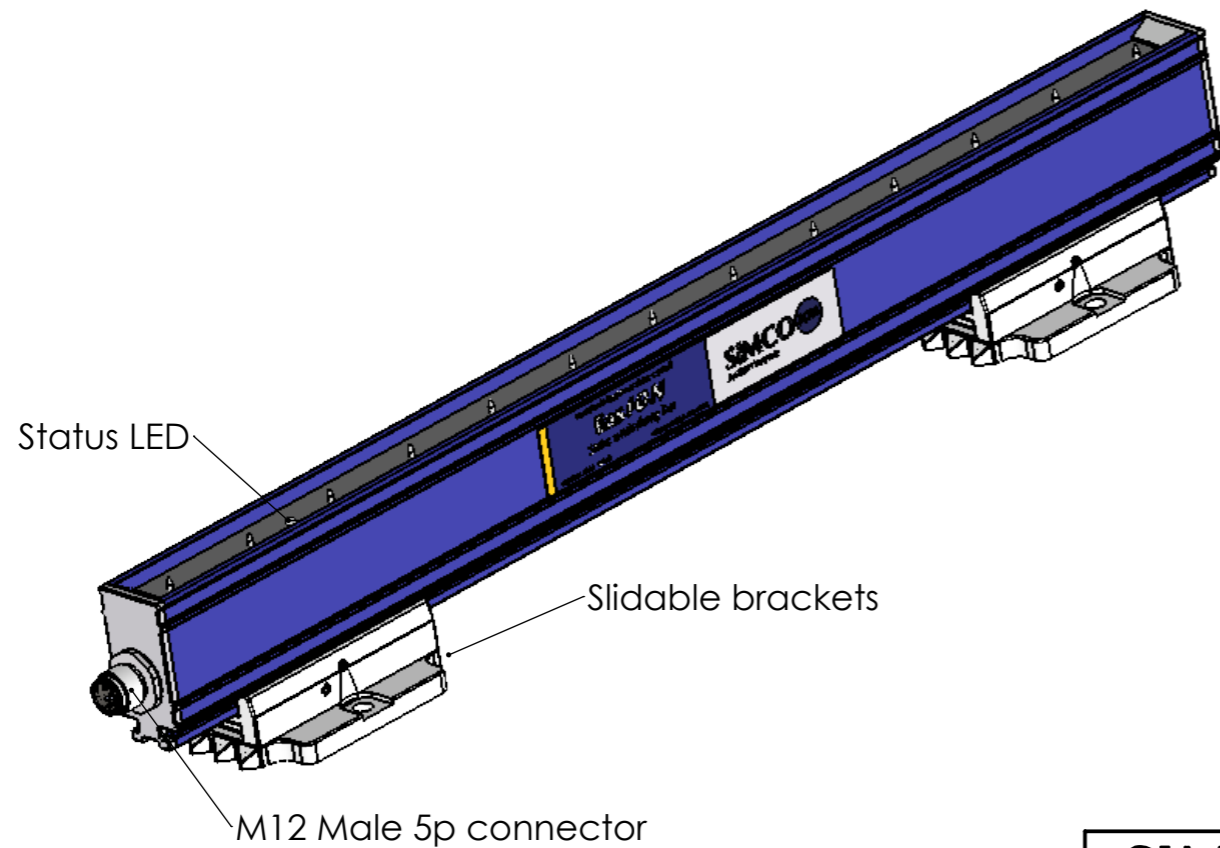

Minimum effective length: 300 mm
 Maximum effective length: 4920 mm
 Amount of brackets depends on length

Mounting Bracket - Options

- Item No. 4532000100
- Mounting material M5

Slide bracket (wide)

Slide bracket (small)

Fixed bracket

Minimum length: 300 mm
Maximum length: 4920 mm

Amount of brackets depends on length

Mounting Bracket - Options

- Item No. 4532000100
- Mounting material M5

Slide bracket (wide)

Slide bracket (small)

Fixed bracket

Minimum effective length: 360 mm
Maximum effective length: 4920 mm

Amount of brackets depends on length

Mounting bracket - Options

- Item no. 4532000100
- Mounting material M5

Slide bracket (wide)