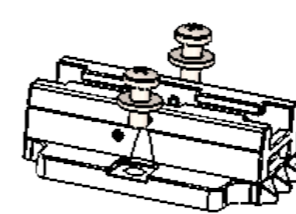

Fixed bracket

Minimum length: 300 mm
Maximum length: 4920 mm

Amount of brackets depends on length

Mounting Bracket - Options

- Item No. 4532000100
- Mounting material M5

Slide bracket (wide)

Slide bracket (small)

Fixed bracket

Minimum effective length: 360 mm
Maximum effective length: 4920 mm

Amount of brackets depends on length

Mounting bracket - Options

- Item no. 4532000100
- Mounting material M5

Slide bracket (wide)

Slide bracket (small)

Fixed bracket