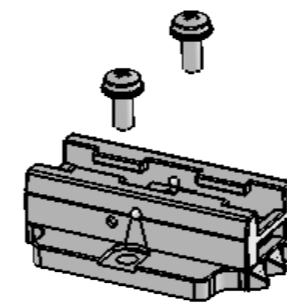

Minimum effective length: 300 mm
 Maximum effective length: 4920 mm
 Amount of brackets depends on length

Mounting Bracket - Options

- Item No. 4532000100
- Mounting material M5

Slide bracket (wide)

Slide bracket (small)

Fixed bracket

Minimum length: 300 mm
Maximum length: 4920 mm

Amount of brackets depends on length

Mounting Bracket - Options

- Item No. 4532000100
- Mounting material M5

Slide bracket (wide)

Slide bracket (small)

Fixed bracket

Minimum effective length: 360 mm
Maximum effective length: 4920 mm

Amount of brackets depends on length

Mounting bracket - Options

- Item no. 4532000100
- Mounting material M5

Slide bracket (wide)