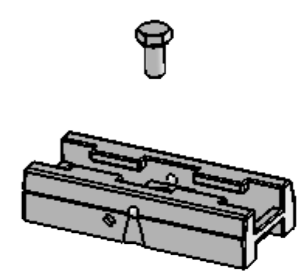

Minimum effective length: 300 mm
 Maximum effective length: 4920 mm
 Amount of brackets depends on length

Mounting Bracket - Options

- Item No. 4532000100
- Mounting material M5

Slide bracket (wide)

Slide bracket (small)

Fixed bracket

Minimum length: 300 mm
Maximum length: 4920 mm

Amount of brackets depends on length

Mounting Bracket - Options

- Item No. 4532000100
- Mounting material M5

Slide bracket (wide)

Slide bracket (small)

Fixed bracket

Minimum effective length: 360 mm
Maximum effective length: 4920 mm

Amount of brackets depends on length

Mounting bracket - Options

- Item no. 4532000100
- Mounting material M5

Slide bracket (wide)