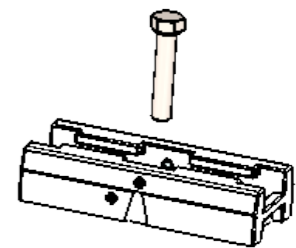

Fixed bracket

Minimum effective length: 360 mm
Maximum effective length: 4920 mm

Amount of brackets depends on length

Mounting bracket - Options

- Item no. 4532000100
- Mounting material M5

Slide bracket (wide)

Slide bracket (small)

Fixed bracket