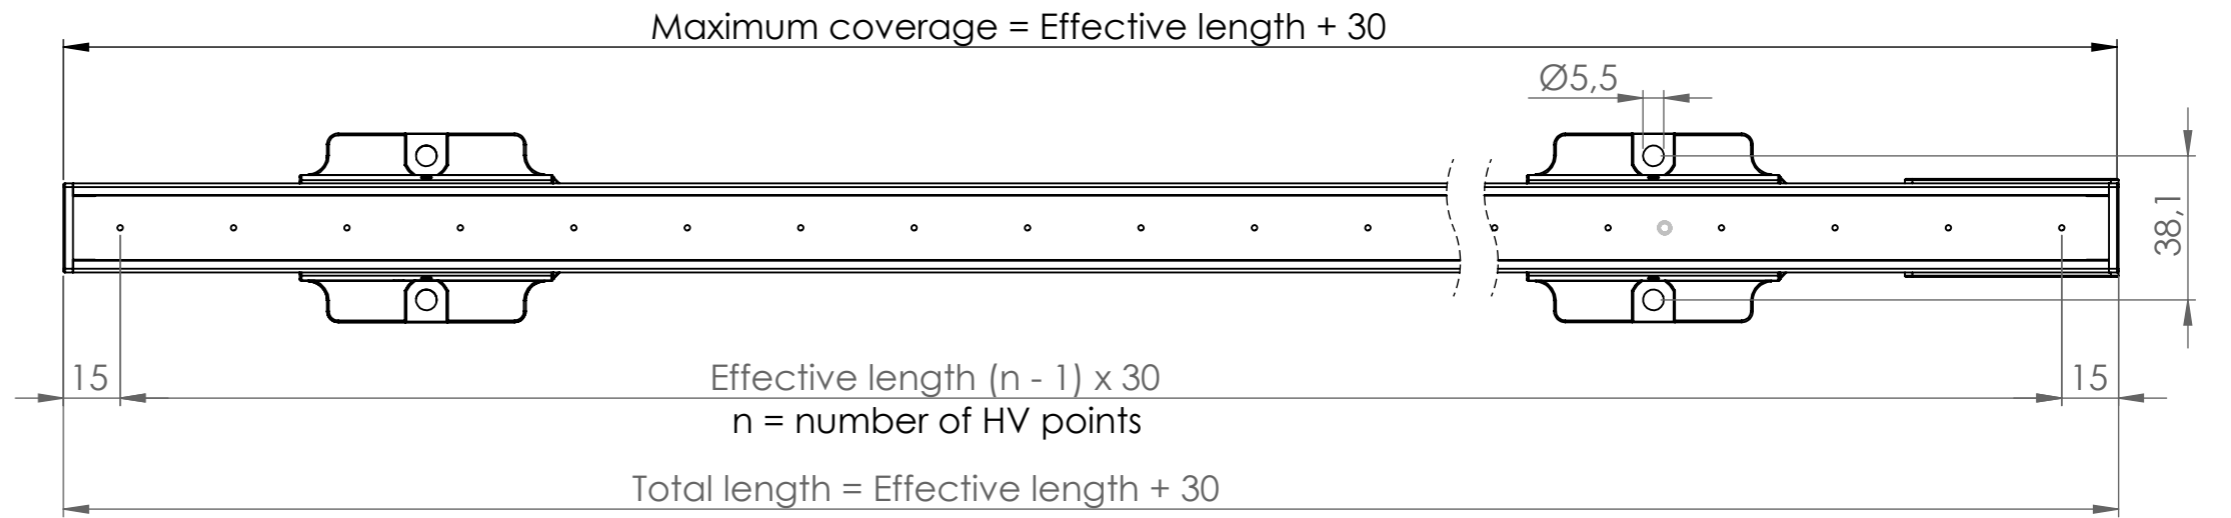

Minimum effective length: 300 mm
 Maximum effective length: 4920 mm
 Amount of brackets depends on length

Mounting Bracket - Options

- Item No. 4532000100
- Mounting material M5

Slide bracket (wide)

Slide bracket (small)

Fixed bracket

Minimum length: 300 mm
Maximum length: 4920 mm

Amount of brackets depends on length

Mounting Bracket - Options

- Item No. 4532000100
- Mounting material M5

Slide bracket (wide)

Slide bracket (small)

Fixed bracket

Minimum effective length: 360 mm
Maximum effective length: 4920 mm

Amount of brackets depends on length

Mounting bracket - Options

- Item no. 4532000100
- Mounting material M5

Slide bracket (wide)