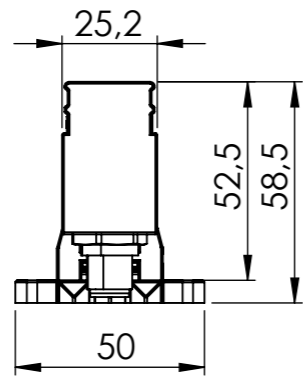

Minimum effective length: 300 mm
 Maximum effective length: 4920 mm
 Amount of brackets depends on length

Mounting Bracket - Options

- Item No. 4532000100
- Mounting material M5

Slide bracket (wide)

Slide bracket (small)

Fixed bracket

Minimum length: 300 mm
Maximum length: 4920 mm

Amount of brackets depends on length

Mounting Bracket - Options

- Item No. 4532000100
- Mounting material M5

Slide bracket (wide)

Slide bracket (small)

Fixed bracket

Minimum effective length: 360 mm
Maximum effective length: 4920 mm

Amount of brackets depends on length

Mounting bracket - Options

- Item no. 4532000100
- Mounting material M5

Slide bracket (wide)