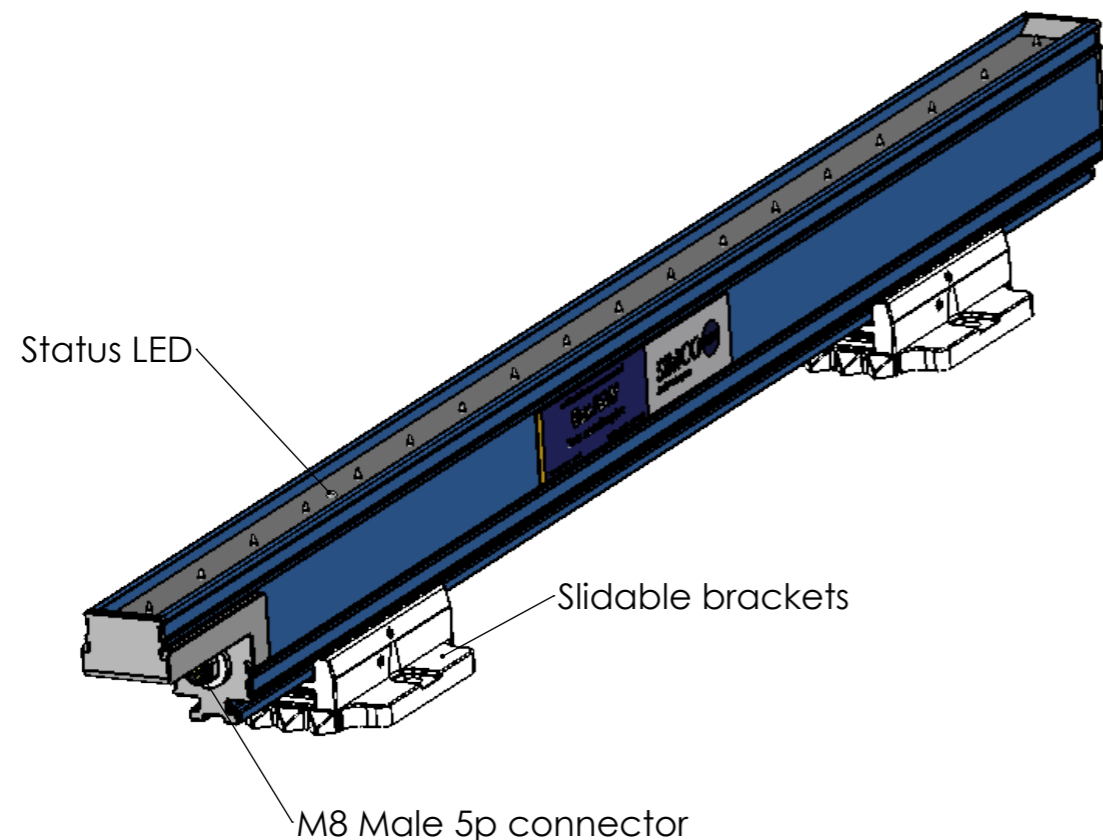

Minimum effective length: 300 mm
 Maximum effective length: 4920 mm
 Amount of brackets depends on length

Mounting Bracket - Options

- Item No. 4532000100
- Mounting material M5

Slide bracket (wide)

Slide bracket (small)

Fixed bracket

Minimum length: 300 mm
Maximum length: 4920 mm

Amount of brackets depends on length

Mounting Bracket - Options

- Item No. 4532000100
- Mounting material M5

Slide bracket (wide)

Slide bracket (small)

Fixed bracket

Minimum effective length: 360 mm
Maximum effective length: 4920 mm

Amount of brackets depends on length

Mounting bracket - Options

- Item no. 4532000100
- Mounting material M5

Slide bracket (wide)

Slide bracket (small)

Fixed bracket