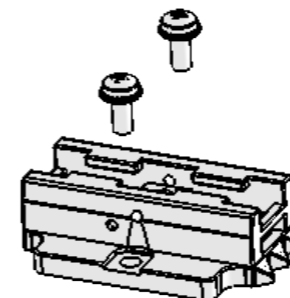

Minimum effective length: 300 mm
 Maximum effective length: 4920 mm
 Amount of brackets depends on length

Mounting Bracket - Options

- Item No. 4532000100
- Mounting material M5

Slide bracket (wide)

Slide bracket (small)

Fixed bracket

Minimum length: 300 mm
Maximum length: 4920 mm

Amount of brackets depends on length

Mounting Bracket - Options

- Item No. 4532000100
- Mounting material M5

Slide bracket (wide)

Slide bracket (small)

Fixed bracket

Minimum effective length: 360 mm
Maximum effective length: 4920 mm

Amount of brackets depends on length

Mounting bracket - Options

- Item no. 4532000100
- Mounting material M5

Slide bracket (wide)