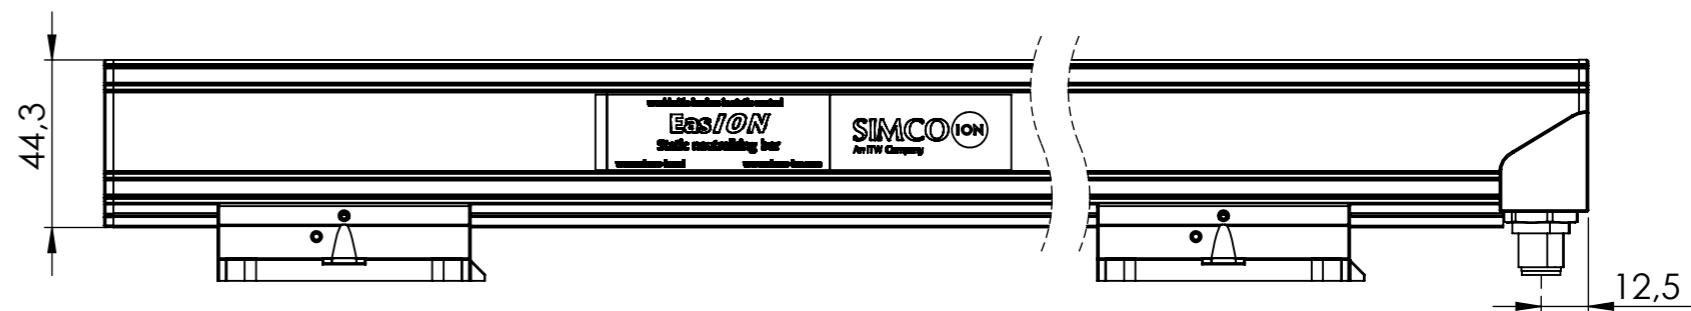

Minimum effective length: 300 mm
 Maximum effective length: 4920 mm
 Amount of brackets depends on length

Mounting Bracket - Options

- Item No. 4532000100
- Mounting material M5

Slide bracket (wide)

Slide bracket (small)

Fixed bracket

Minimum length: 300 mm
Maximum length: 4920 mm

Amount of brackets depends on length

Mounting Bracket - Options

- Item No. 4532000100
- Mounting material M5

Slide bracket (wide)

Slide bracket (small)

Fixed bracket

Minimum effective length: 360 mm
Maximum effective length: 4920 mm

Amount of brackets depends on length

Mounting bracket - Options

- Item no. 4532000100
- Mounting material M5

Slide bracket (wide)