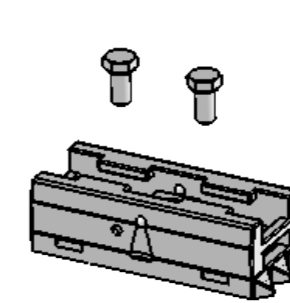

Minimum effective length: 300 mm
 Maximum effective length: 4920 mm
 Amount of brackets depends on length

Mounting Bracket - Options

- Item No. 4532000100
- Mounting material M5

Slide bracket (wide)

Slide bracket (small)

Fixed bracket

Minimum length: 300 mm
Maximum length: 4920 mm

Amount of brackets depends on length

Mounting Bracket - Options

- Item No. 4532000100
- Mounting material M5

Slide bracket (wide)

Slide bracket (small)

Fixed bracket

Minimum effective length: 360 mm
Maximum effective length: 4920 mm

Amount of brackets depends on length

Mounting bracket - Options

- Item no. 4532000100
- Mounting material M5

Slide bracket (wide)