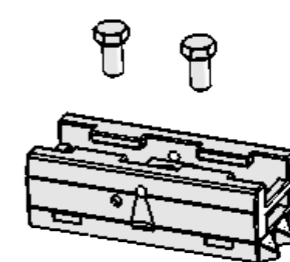

Minimum effective length: 300 mm
 Maximum effective length: 4920 mm
 Amount of brackets depends on length

Mounting Bracket - Options

- Item No. 4532000100
- Mounting material M5

Slide bracket (wide)

Slide bracket (small)

Fixed bracket

Minimum length: 300 mm
Maximum length: 4920 mm

Amount of brackets depends on length

Mounting Bracket - Options

- Item No. 4532000100
- Mounting material M5

Slide bracket (wide)

Slide bracket (small)

Fixed bracket

Minimum effective length: 360 mm
Maximum effective length: 4920 mm

Amount of brackets depends on length

Mounting bracket - Options

- Item no. 4532000100
- Mounting material M5

Slide bracket (wide)