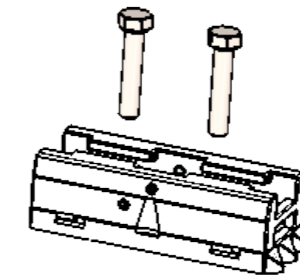

Fixed bracket

Minimum length: 300 mm
Maximum length: 4920 mm

Amount of brackets depends on length

Mounting Bracket - Options

- Item No. 4532000100
- Mounting material M5

Slide bracket (wide)

Slide bracket (small)

Fixed bracket

Minimum effective length: 360 mm
Maximum effective length: 4920 mm

Amount of brackets depends on length

Mounting bracket - Options

- Item no. 4532000100
- Mounting material M5

Slide bracket (wide)

Slide bracket (small)

Fixed bracket