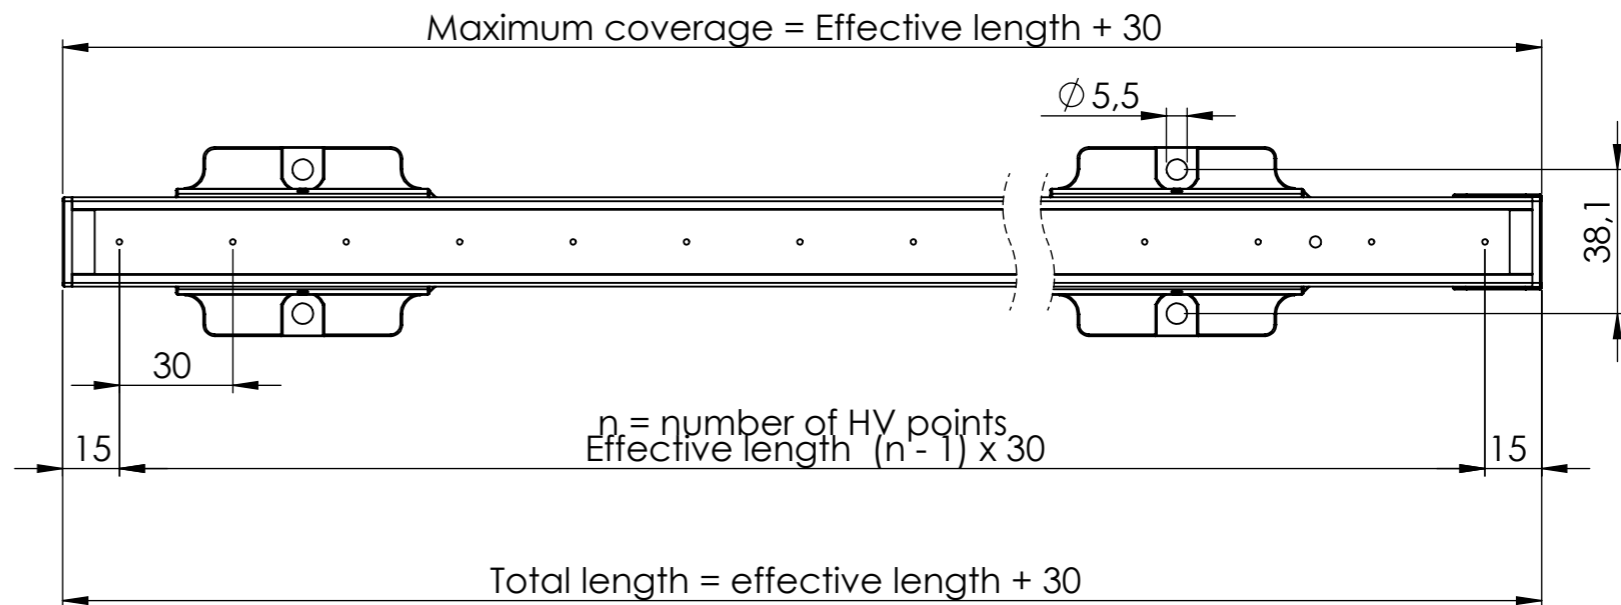

Minimum effective length: 300 mm
 Maximum effective length: 4920 mm
 Amount of brackets depends on length

Mounting Bracket - Options

- Item No. 4532000100
- Mounting material M5

Slide bracket (wide)

Slide bracket (small)

Fixed bracket

Minimum length: 300 mm
Maximum length: 4920 mm

Amount of brackets depends on length

Mounting Bracket - Options

- Item No. 4532000100
- Mounting material M5

Slide bracket (wide)

Slide bracket (small)

Fixed bracket

Minimum effective length: 360 mm
Maximum effective length: 4920 mm

Amount of brackets depends on length

Mounting bracket - Options

- Item no. 4532000100
- Mounting material M5

Slide bracket (wide)