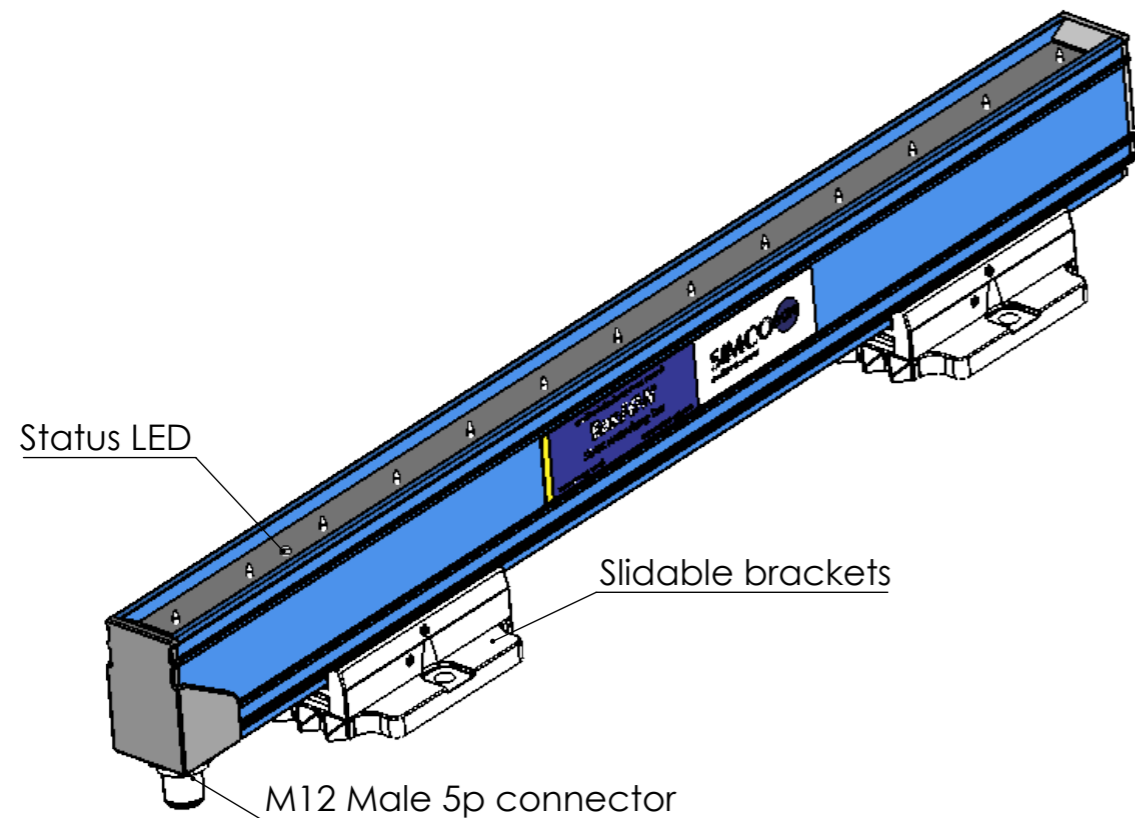

Minimum effective length: 300 mm
 Maximum effective length: 4920 mm
 Amount of brackets depends on length

Mounting Bracket - Options

- Item No. 4532000100
- Mounting material M5

Slide bracket (wide)

Slide bracket (small)

Fixed bracket

Minimum length: 300 mm
Maximum length: 4920 mm

Amount of brackets depends on length

Mounting Bracket - Options

- Item No. 4532000100
- Mounting material M5

Slide bracket (wide)

Slide bracket (small)

Fixed bracket

Minimum effective length: 360 mm
Maximum effective length: 4920 mm

Amount of brackets depends on length

Mounting bracket - Options

- Item no. 4532000100
- Mounting material M5

Slide bracket (wide)

Slide bracket (small)

Fixed bracket