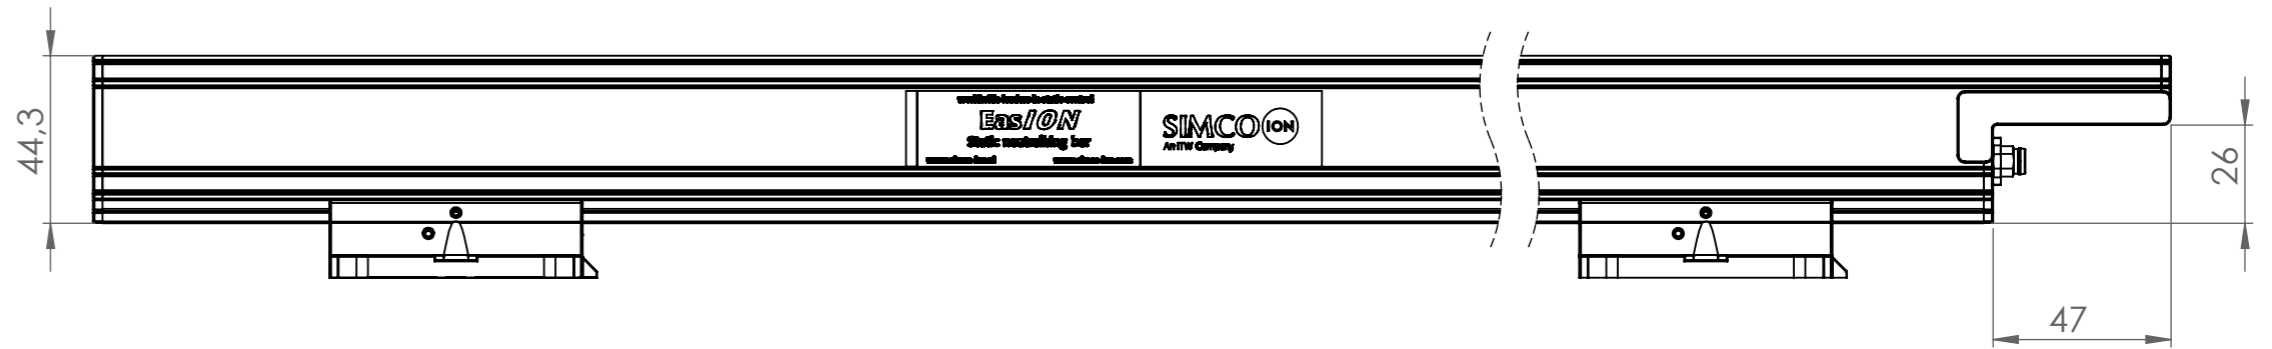

Minimum effective length: 300 mm
 Maximum effective length: 4920 mm
 Amount of brackets depends on length

Mounting Bracket - Options

- Item No. 4532000100
- Mounting material M5

Slide bracket (wide)

Slide bracket (small)

Fixed bracket

Minimum length: 300 mm
Maximum length: 4920 mm

Amount of brackets depends on length

Mounting Bracket - Options

- Item No. 4532000100
- Mounting material M5

Slide bracket (wide)

Slide bracket (small)

Fixed bracket

Minimum effective length: 360 mm
Maximum effective length: 4920 mm

Amount of brackets depends on length

Mounting bracket - Options

- Item no. 4532000100
- Mounting material M5

Slide bracket (wide)