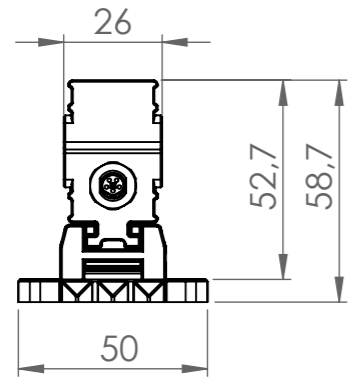

Minimum effective length: 300 mm
 Maximum effective length: 4920 mm
 Amount of brackets depends on length

Mounting Bracket - Options

- Item No. 4532000100
- Mounting material M5

Slide bracket (wide)

Slide bracket (small)

Fixed bracket

Minimum length: 300 mm
Maximum length: 4920 mm

Amount of brackets depends on length

Mounting Bracket - Options

- Item No. 4532000100
- Mounting material M5

Slide bracket (wide)

Slide bracket (small)

Fixed bracket

Minimum effective length: 360 mm
Maximum effective length: 4920 mm

Amount of brackets depends on length

Mounting bracket - Options

- Item no. 4532000100
- Mounting material M5

Slide bracket (wide)