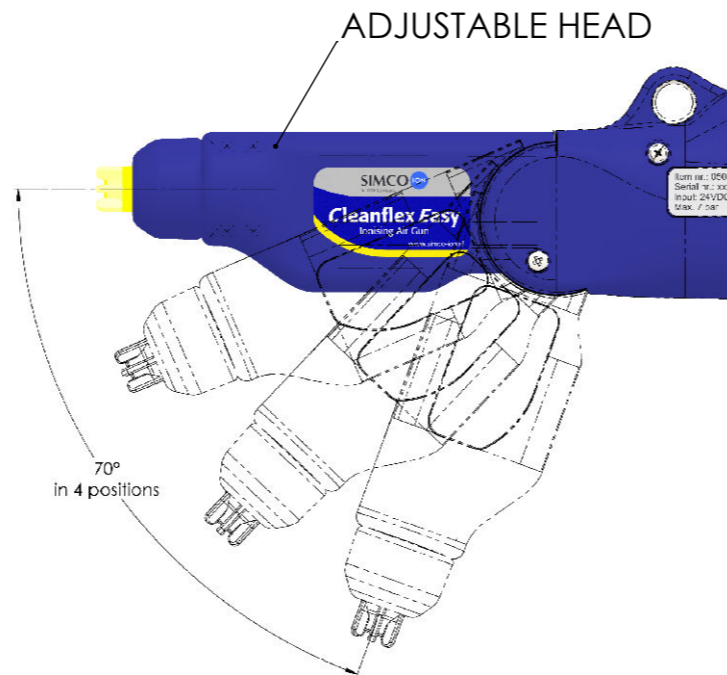

HEAD IN PULL DOWN POSITION

HEAD IN HAND GUN POSITION

OPTIONAL COMPONENTS

SPIRAL HOSE WITH INTEGRATED POWER CORD, 4 m
PART NO. 6508004840

FITTING ø8 - G1/4
PART NO. 3508000200

ADJUSTABLE HEAD

70°
in 4 positions

MATERIALS INCLUDED

CARABINER
4 X 40 mm

AIR CONNECTION
IQS TO HOSE ø8 mm